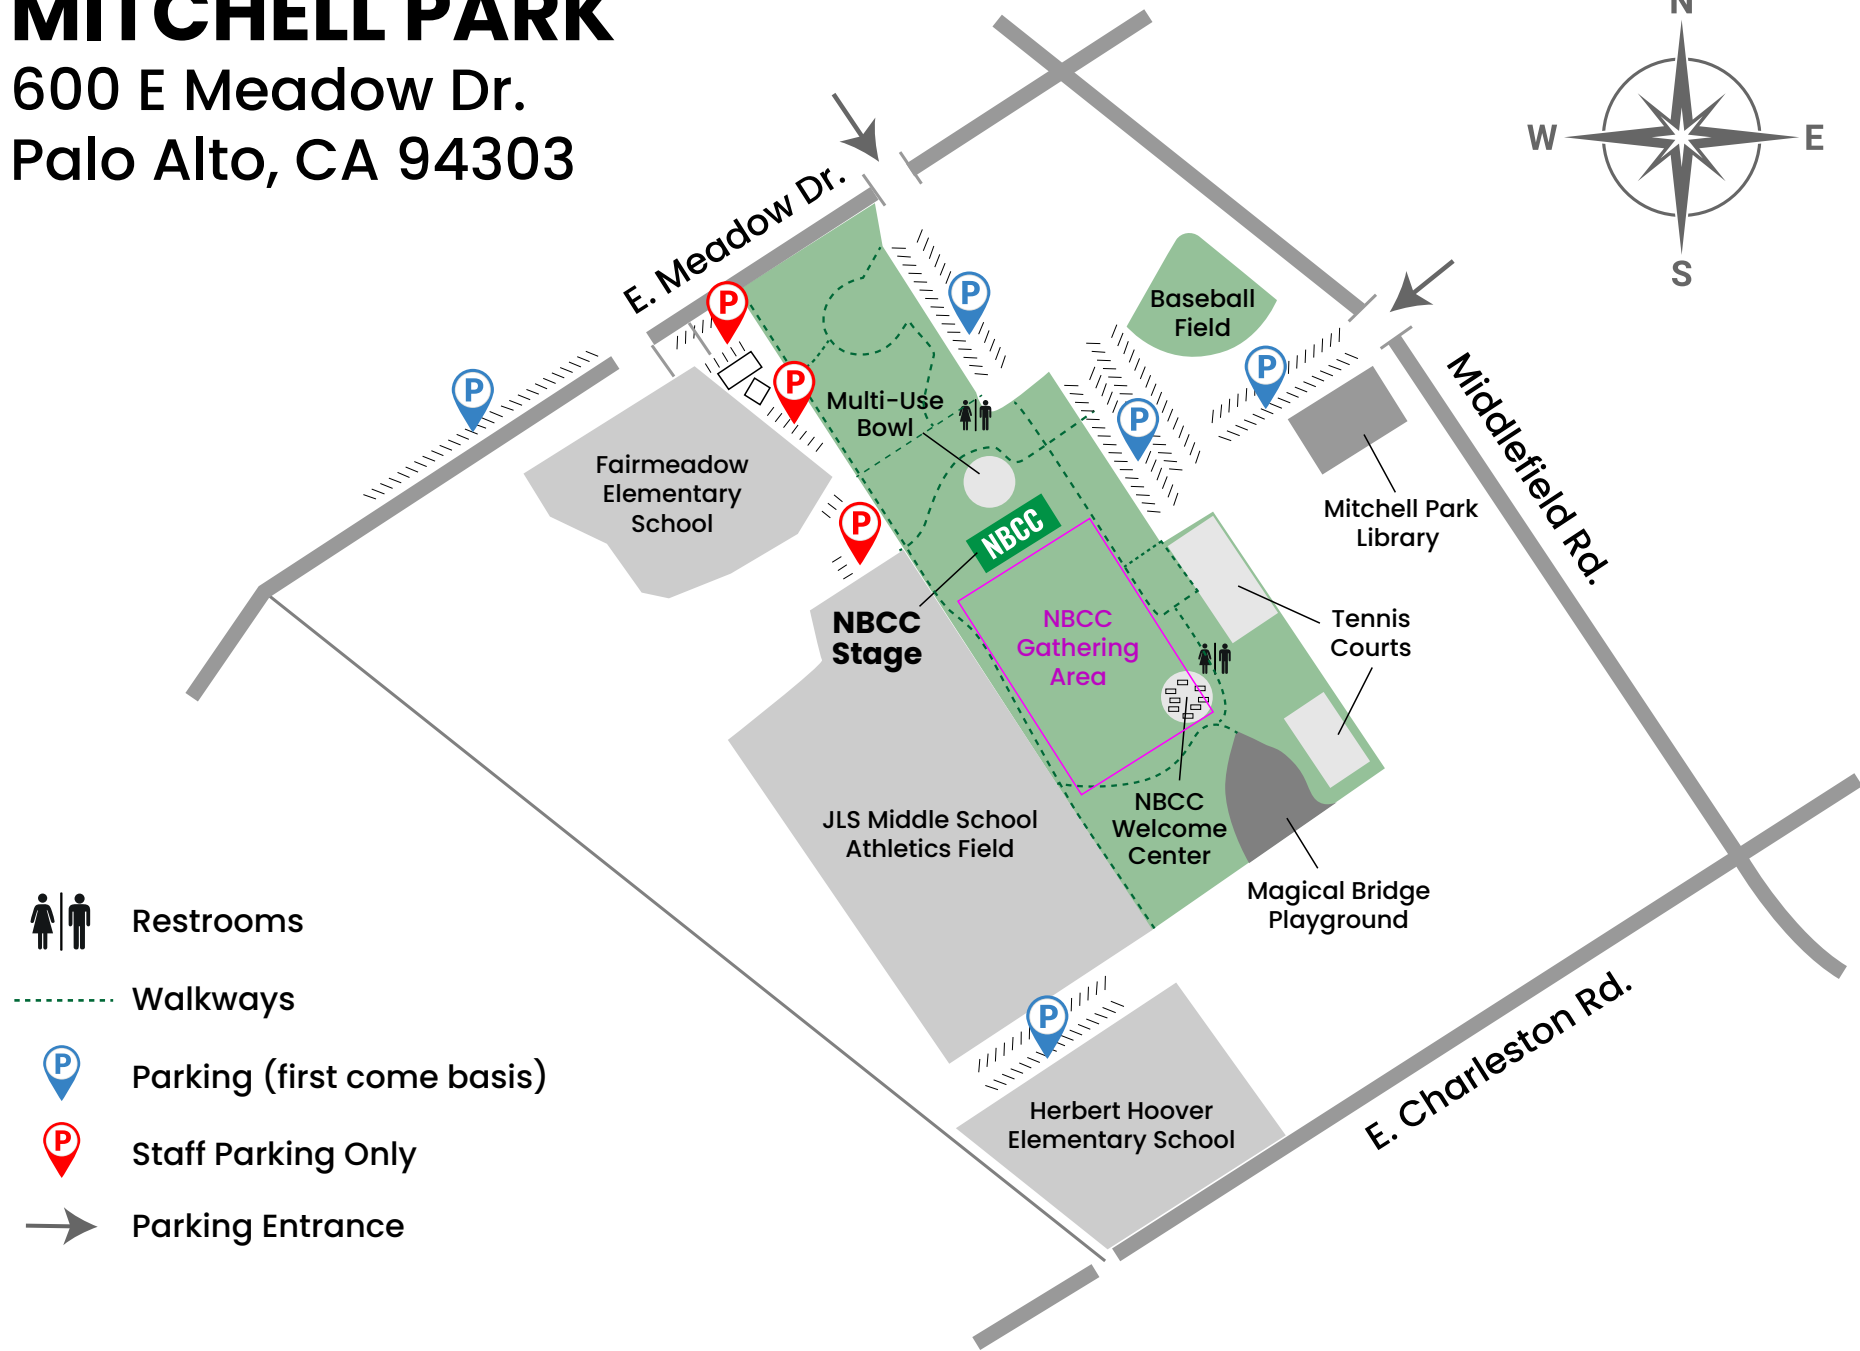

MITCHELL PARK

600 E Meadow Dr.
Palo Alto, CA 94303

Restrooms

Walkways

Parking (first come basis)

Staff Parking Only

Parking Entrance